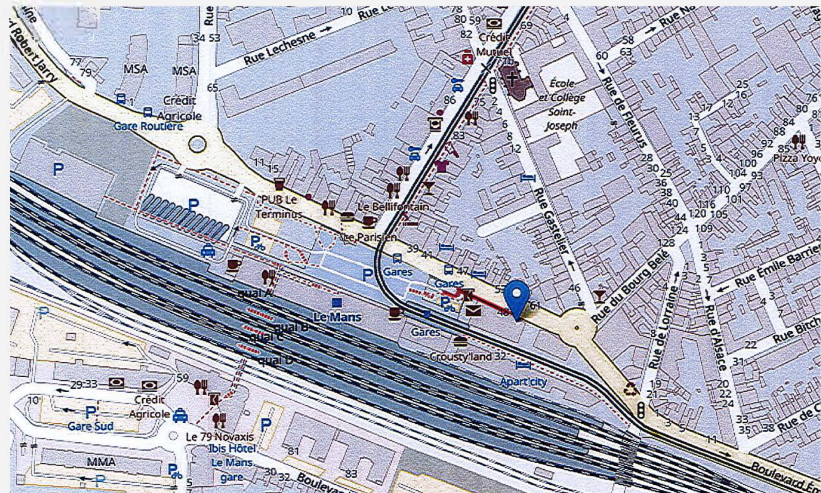

How to arrive - Le Mans

ADDRESS

48, boulevard Robert Jarry CS
81915
72019 LE MANS Cedex 2

Tel : +33 2 43 20 64 30
Fax : +33 2 43 24 78 23

autorite-transport.fr

ACCESS

BY TRAIN with TGV.

*From PARIS Montparnasse
(54 min).*

*From Roissy Charles de Gaulle
Airport (1h40).*

*Information and booking on
www.voyages-sncf.com.*

Once at Le Mans SNCF station : follow the North exit. French Transport Regulatory Authority is located opposite the station.